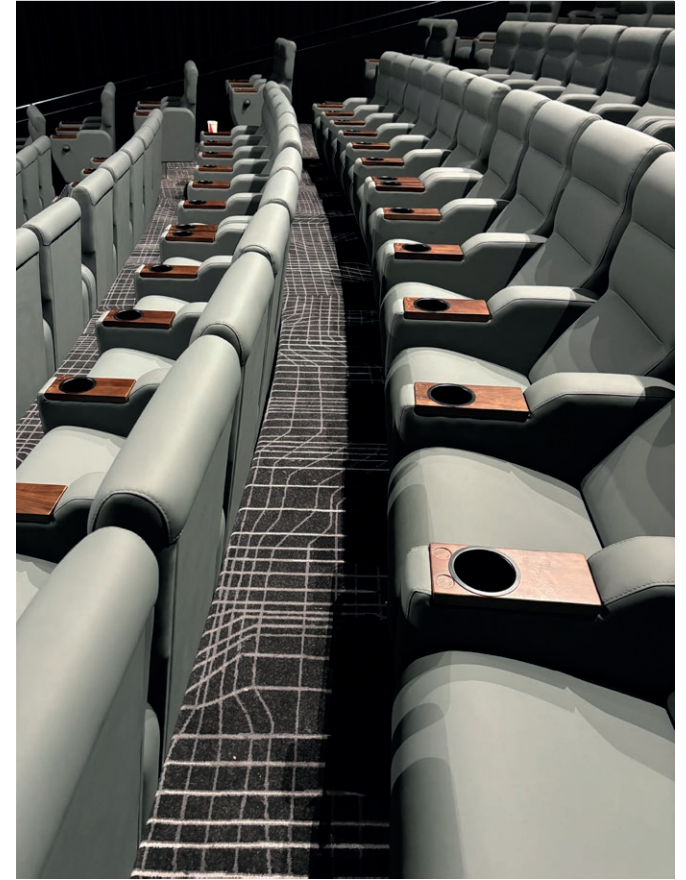

DENDY

CANBERRA
AUSTRALIA

INFINITY
SEATING SOLUTIONS

MODELS: Prince Auditorium Chair / Prince Armchair Chaise-End Plus / Prince Armchair Chaise-End Plus On-Step
FABRIC: Valencia Swartz / Valencia Graphite / Valencia Perle / SIC - Tiffany Silver with Perle foot guard

INFINITY
SEATING SOLUTIONS

MODELS: Prince Auditorium Chair / Prince Armchair Chaise-End Plus / Prince Armchair Chaise-End Plus On-Step
FABRIC: Valencia Swartz / Valencia Graphite / Valencia Perle / SIC - Tiffany Silver with Perle foot guard

INFINITY
SEATING SOLUTIONS

MODELS: Prince Auditorium Chair

FABRIC: Valencia Swartz / Valencia Graphite / Valencia Perle

INSTALLATION

WWW.INFINITYSEATING.CO.UK