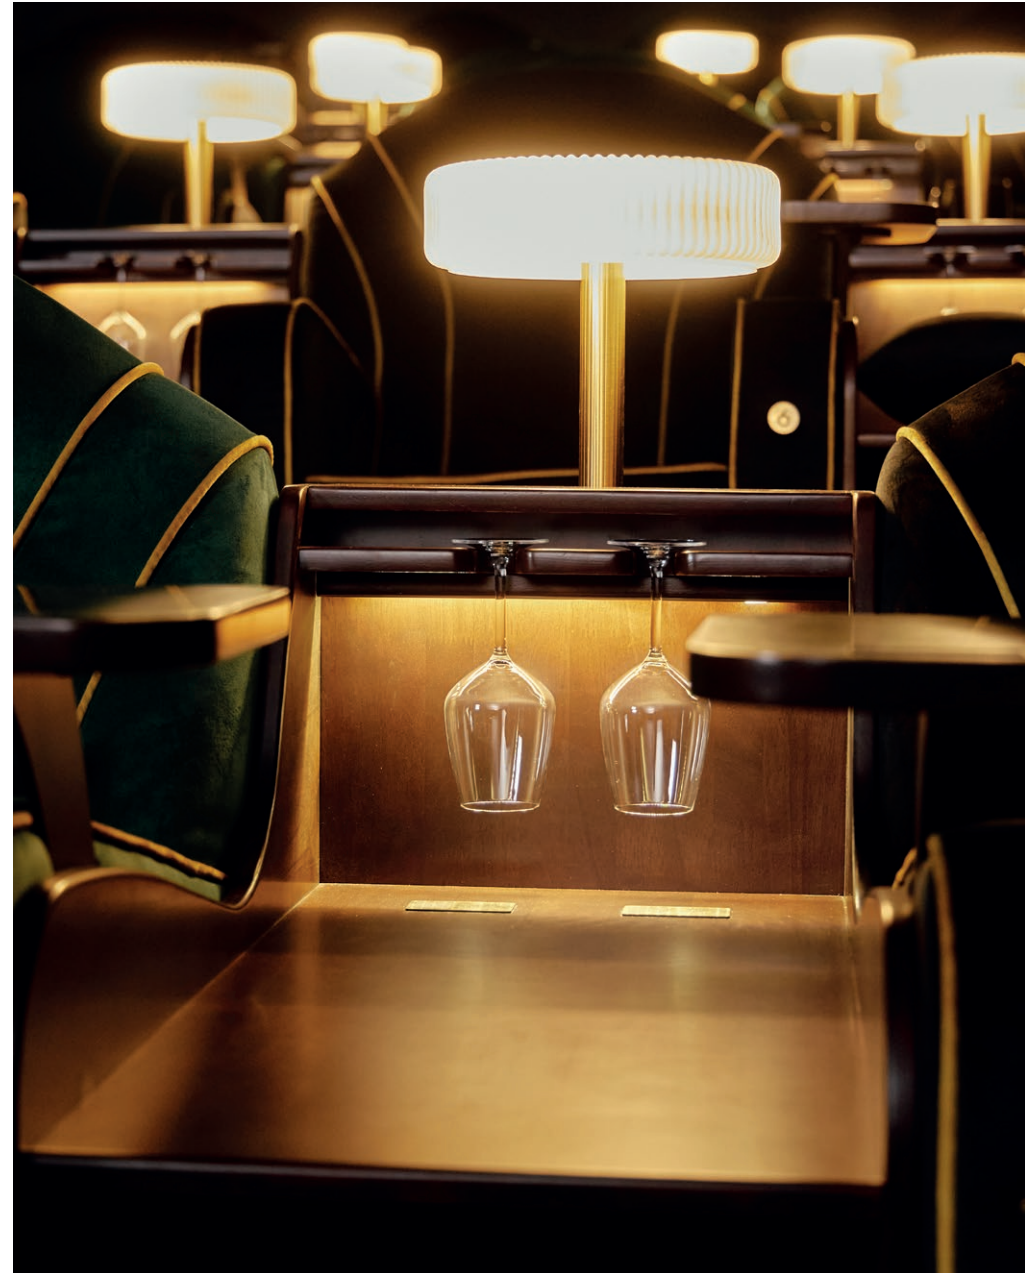

# WALLIS THE PICCADILLY

NORTH ADELAIDE  
AUSTRALIA

INFINITY  
SEATING SOLUTIONS

INFINITY  
SEATING SOLUTIONS

**MODELS:** Holloway Armchair On-Step / Holloway Console

**FABRIC:** Flameproofings - Malia Forest / Malia Black / Malia Turmeric