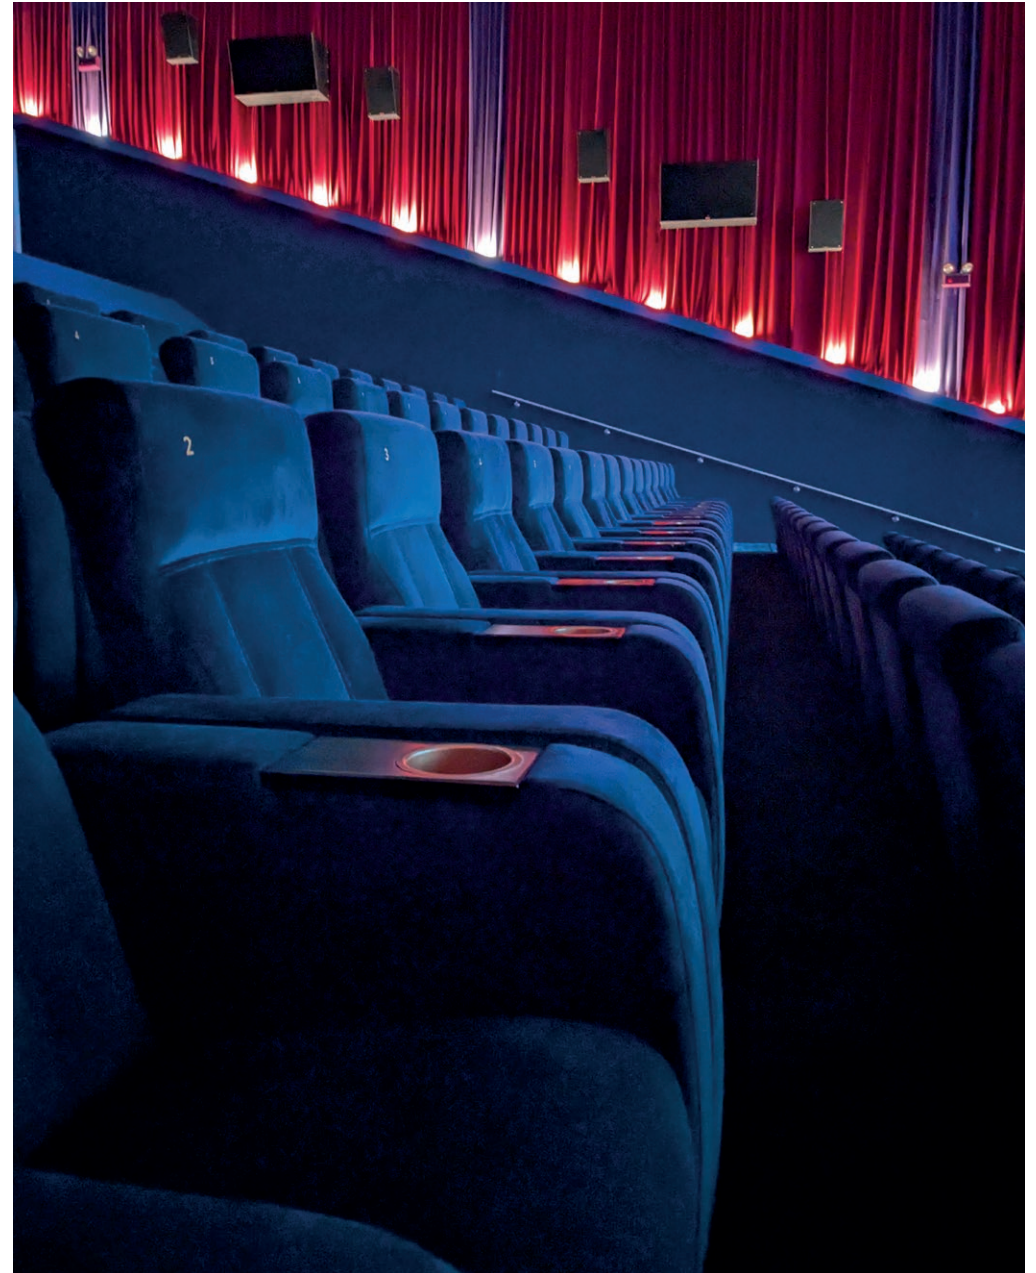

# WALLIS MT BARKER

GREATER ADELAIDE  
AUSTRALIA

INFINITY  
SEATING SOLUTIONS

**MODELS:** Cooper Daybed / Cooper Auditorium Chair

**FABRIC:** Sunbury Madison Nautilus (Daybeds and Auditoriums) / Sunbury Madison Lucifer (Sofas and Armchairs)