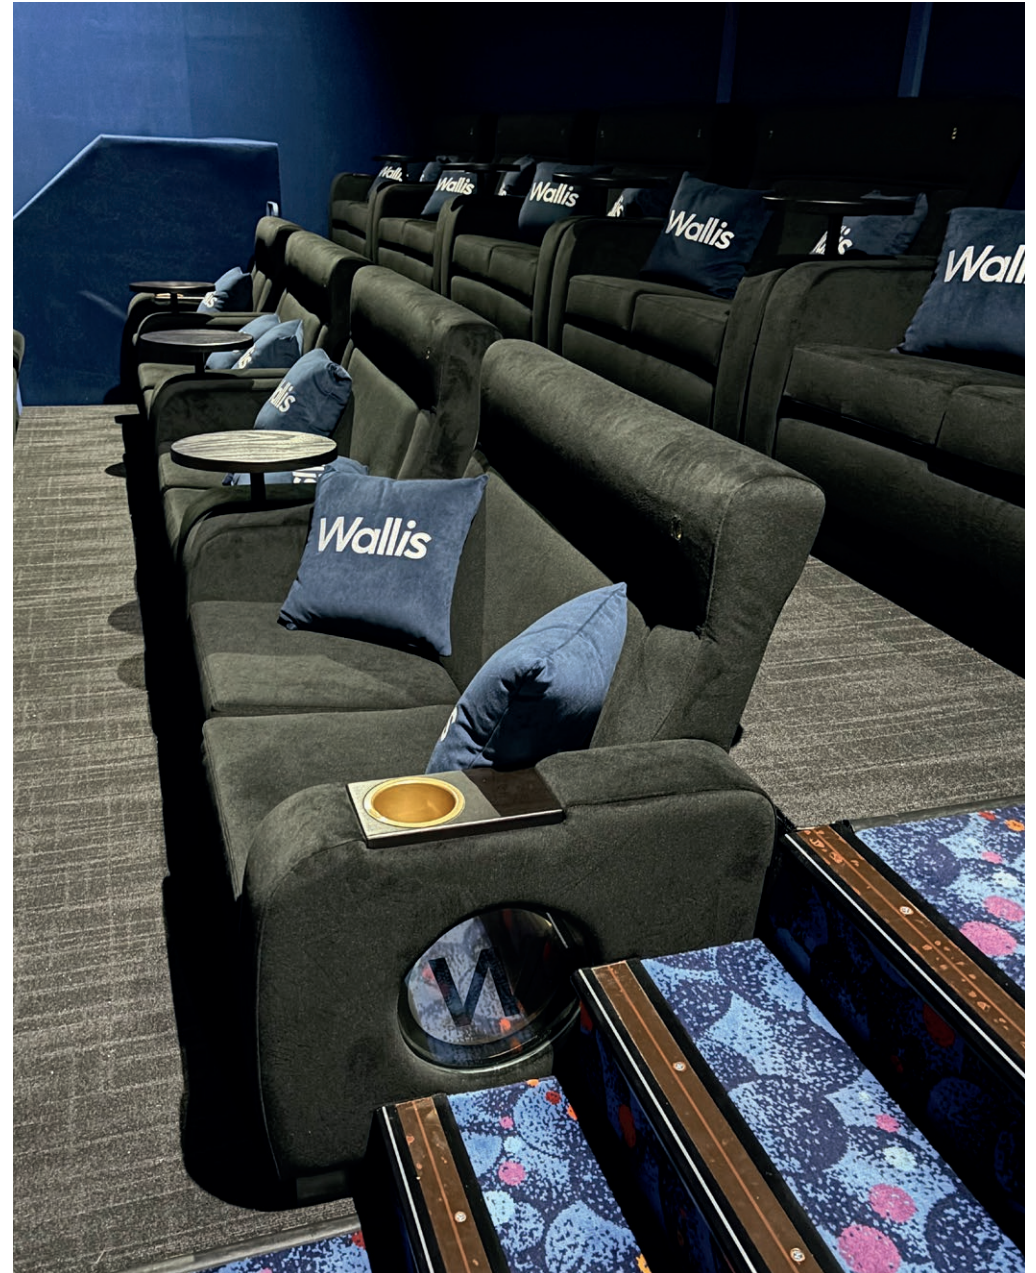

# WALLIS MT BARKER

GREATER ADELAIDE  
AUSTRALIA

INFINITY  
SEATING SOLUTIONS

**MODELS:** Cooper Daybed / Cooper Auditorium Chair

**FABRIC:** Sunbury Madison Nautilus (Daybeds and Auditoriums) / Sunbury Madison Lucifer (Sofas and Armchairs)